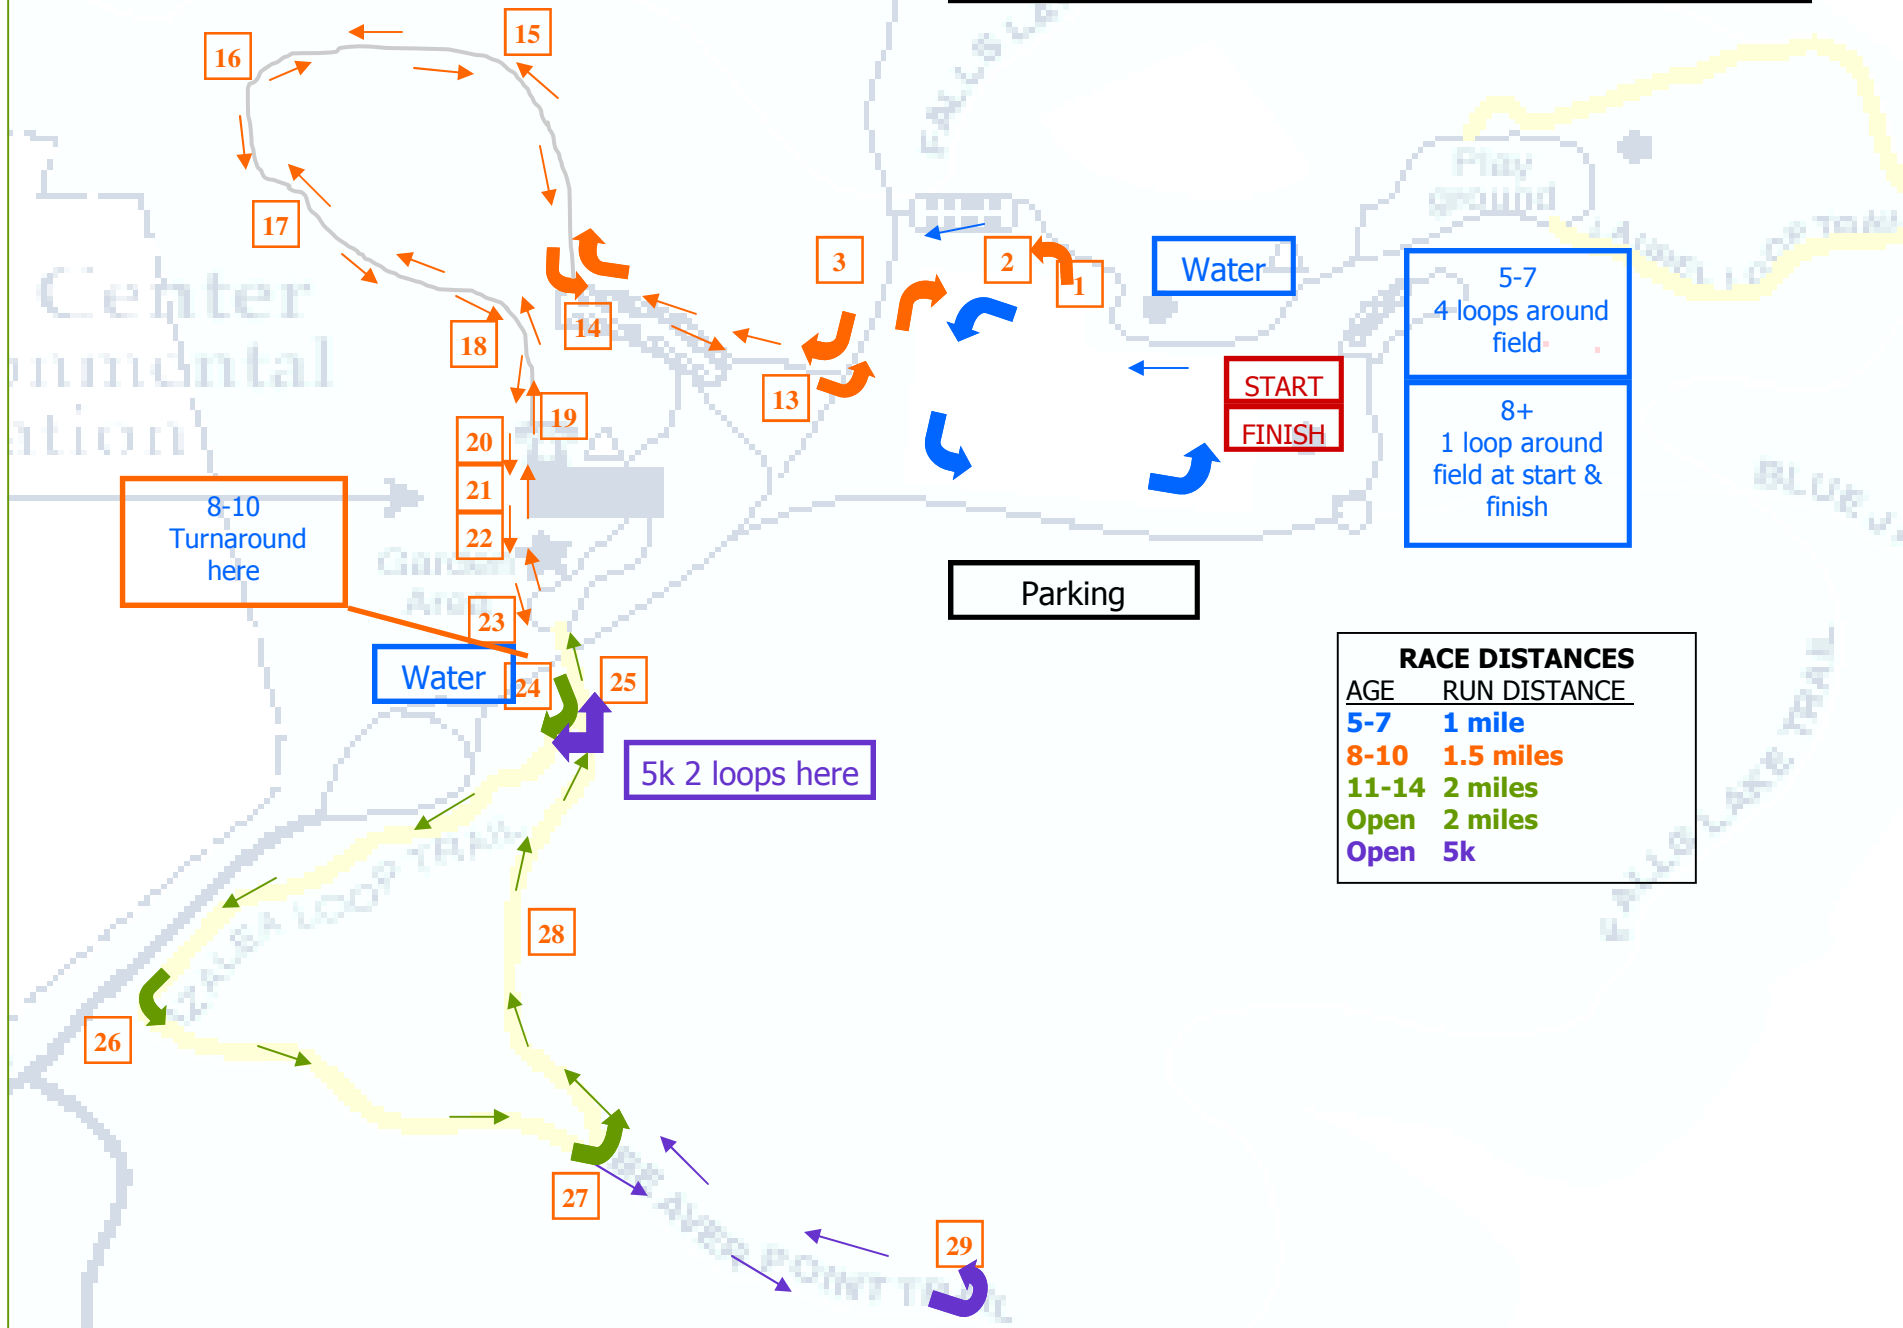

# KIT Jingle Run MAP

## MASTER

5-7  
4 loops around field

8+  
1 loop around field at start & finish

RACE DISTANCES	
AGE	RUN DISTANCE
5-7	1 mile
8-10	1.5 miles
11-14	2 miles
Open	2 miles
Open	5k